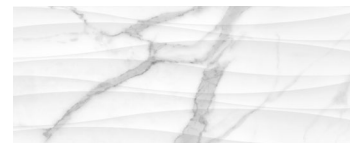

The classic design of premium matte marble surfaces has been reinvented in this sophisticated and dynamic collection inspired by the elegance of natural stone and a refined selection of three-dimensional surfaces. Light and shadows, veining and color meld together into a new and rich series designed to add character and interest to interior designs. The collection comes in four contemporary stone designs and in two size formats – 12x36” and 3x12”.

**Bianco Vita Alto Matte**

**Calacatta Dolce Alto Matte**

**Onyx Sauve Alto Matte**

**Statuario Valore Alto Matte**

**Bianco Vita Curva Matte**

**Calacatta Dolce Curva Matte**

**Onyx Sauve Curva Matte**

**Statuario Valore Curva Matte**