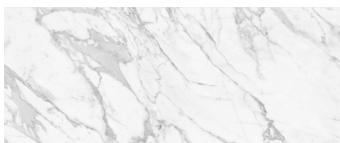

The classic design of premium matte marble surfaces has been reinvented in this sophisticated and dynamic collection inspired by the elegance of natural stone and a refined selection of three-dimensional surfaces. Light and shadows, veining and color meld together into a new and rich series designed to add character and interest to interior designs. The collection comes in four contemporary stone designs and in two size formats – 12x36” and 3x12”.

**Bianco Vita Alto Matte**

**Calacatta Dolce Alto Matte**

**Onyx Sauve Alto Matte**

**Statuario Valore Alto Matte**

**Bianco Vita Curva Matte**

**Calacatta Dolce Curva Matte**

**Onyx Sauve Curva Matte**

**Statuario Valore Curva Matte**