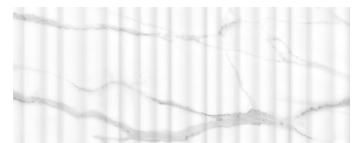

The classic design of premium matte marble surfaces has been reinvented in this sophisticated and dynamic collection inspired by the elegance of natural stone and a refined selection of three-dimensional surfaces. Light and shadows, veining and color meld together into a new and rich series designed to add character and interest to interior designs. The collection comes in four contemporary stone designs and in two size formats – 12x36” and 3x12”.

**Bianco Vita Alto Matte**

**Calacatta Dolce Alto Matte**

**Onyx Sauve Alto Matte**

**Statuario Valore Alto Matte**

**Bianco Vita Curva Matte**

**Calacatta Dolce Curva Matte**

**Onyx Sauve Curva Matte**

**Statuario Valore Curva Matte**