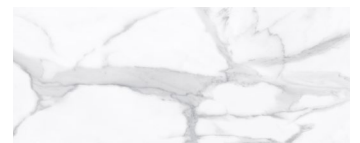

Statuario Valore Matte