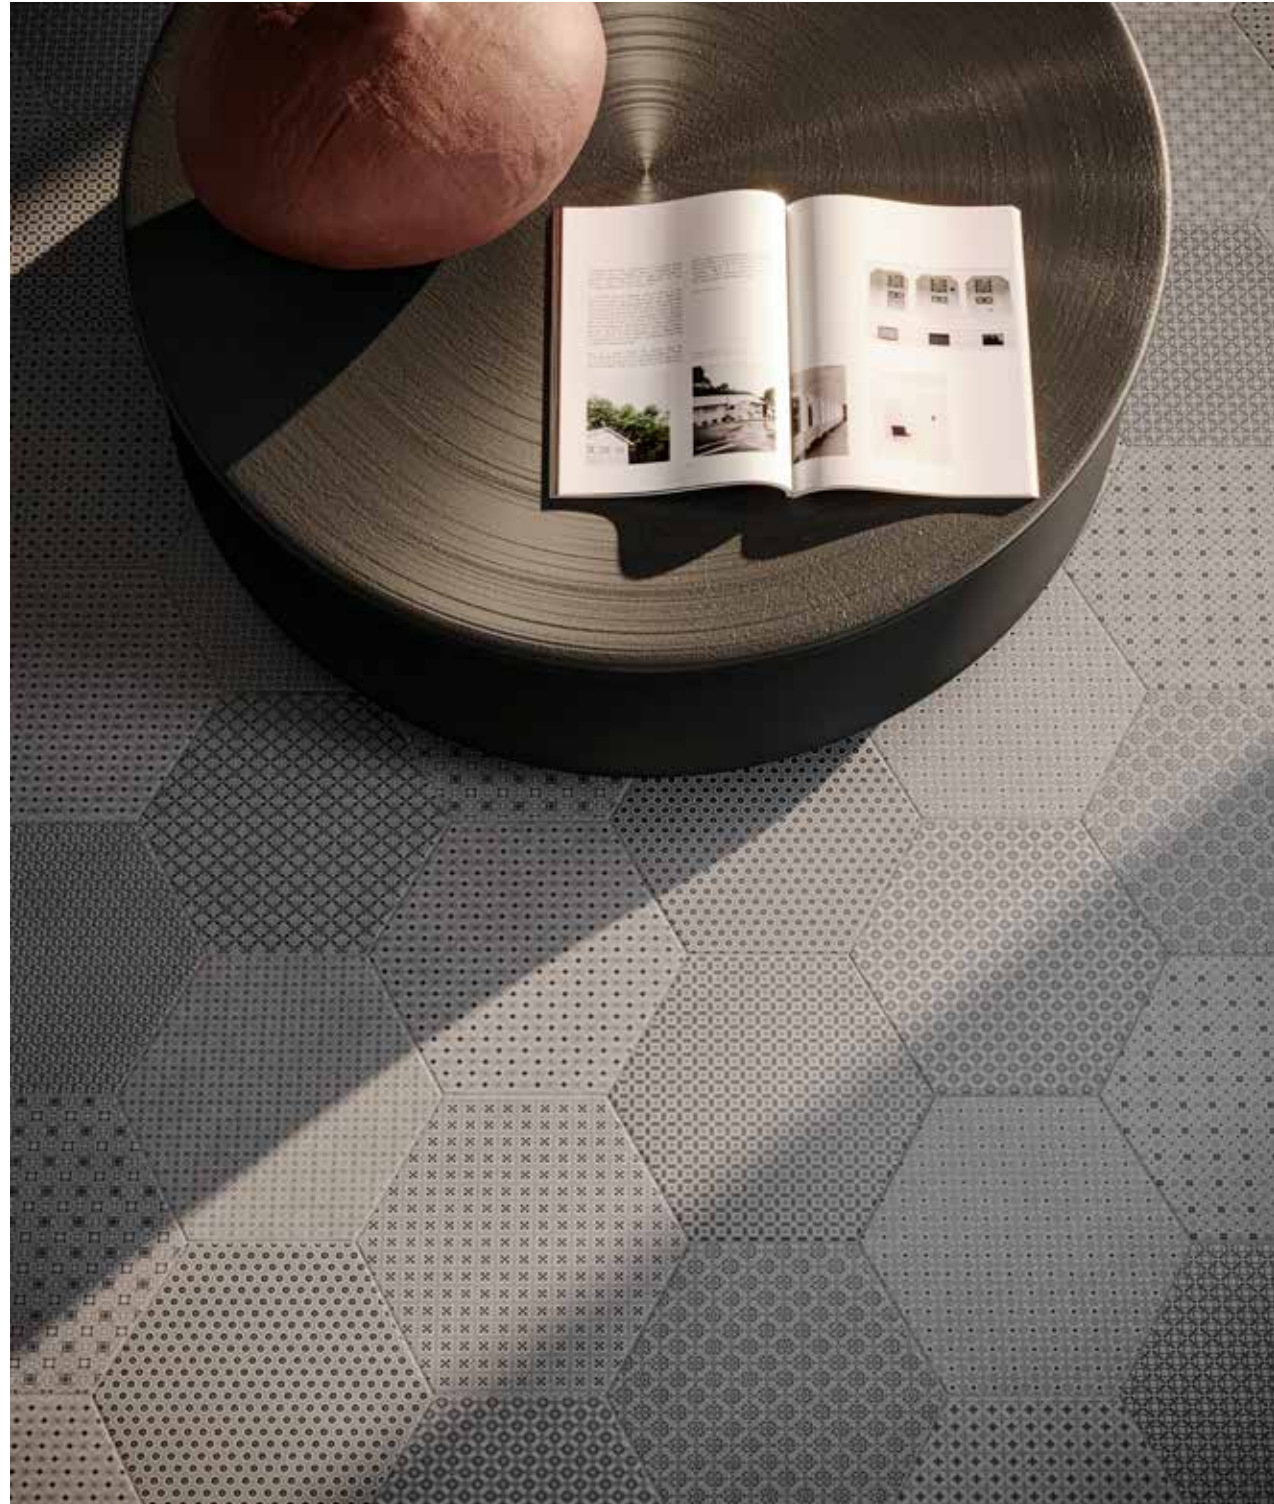

8.5 in / 21.6 cm Tapestri Cashmere Blend Hexagon Matte Pressed Tile