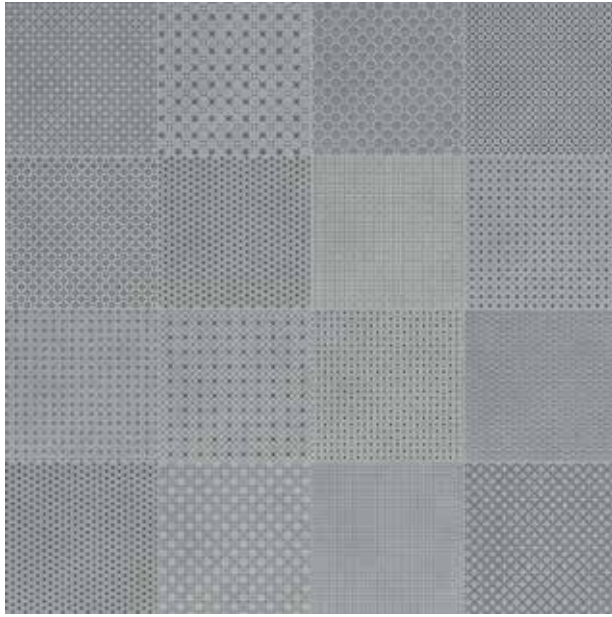

Tapestri, *Glazed Porcelain*.
Experimenting with geometric designs,
color tones and interweaving patterns.

Tapestri, Glazed Porcelain.

Modern geometric
compositions
with sophistication
and enduring style.

anatolia

8.5 in / 21.6 cm Hexagon Tapestry Denim Blend Matte Pressed Tile
On the floor: 8 x 48 in / 19.7 x 120 cm Aspen Paper Birch Matte Rectified Tile

Tapestri, *Cashmere Blend*

8 x 8 in / 20 x 20 cm
Cashmere Blend
Pressed
Matte RTS450009770