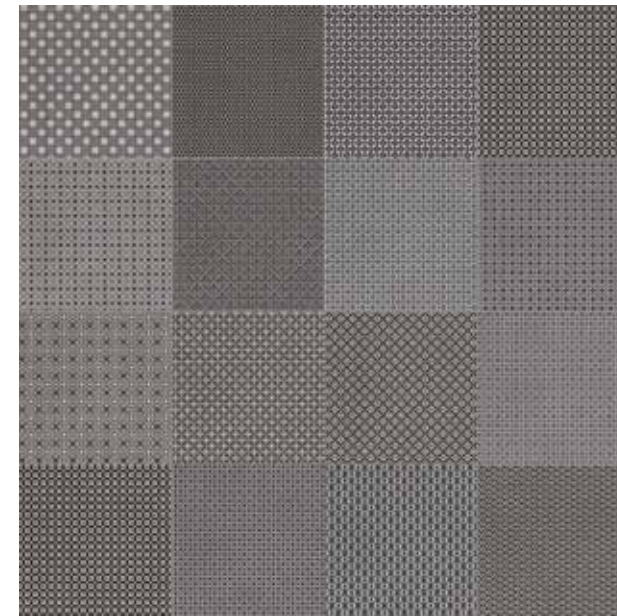

8 x 8 in / 20 x 20 cm
Wool Blend
Pressed
Matte RTS450009800

8.5 in / 21.6 cm Hexagon
Wool Blend
Pressed
Matte RTS450009880

8.5 in / 21.6 cm Hexagon
Wool
Pressed
Matte RTS450009840

Tapestri, *Silk Blend*

8 x 8 in / 20 x 20 cm
Silk Blend
Pressed
Matte RTS450009790