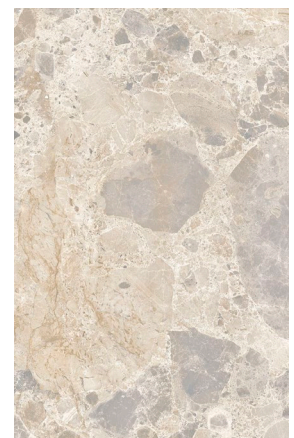

Mix Multicolour

Bisque: Glazed Porcelain